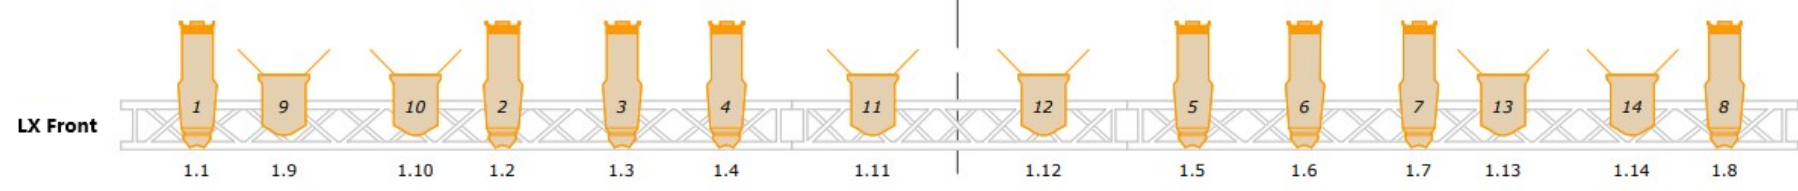

**Legend**

| Symbol | Name                   | Count | Mode |
|--------|------------------------|-------|------|
|        | FRESNEL                | 6     |      |
|        | PROFILE                | 8     |      |
|        | PAR 64 1kw             | 8     |      |
|        | ROBE Robin Viva CMY    | 10    | 1    |
|        | ROBE Robin LEDBeam 150 | 14    | 1    |
|        | MDG Atmosphere ATMe    | 1     |      |
|        | Clay Paky Stormy CC    | 4     |      |
|        | PAR 64 1kw Short nose  | 8     |      |

Clearance to ceiling: 4,3m / Clearance to Fixture: 3,2m / Stage W:10m D:6,5m H:1m

| POSTEN - Odense - Denmark        |                       |
|----------------------------------|-----------------------|
| POSTEN                           | (All Layers)          |
| Production:                      |                       |
| Printed By: John Skov Holtegaard | Print Time: Mar 05/19 |
| File: Posten_Odense_WYG_R4       |                       |