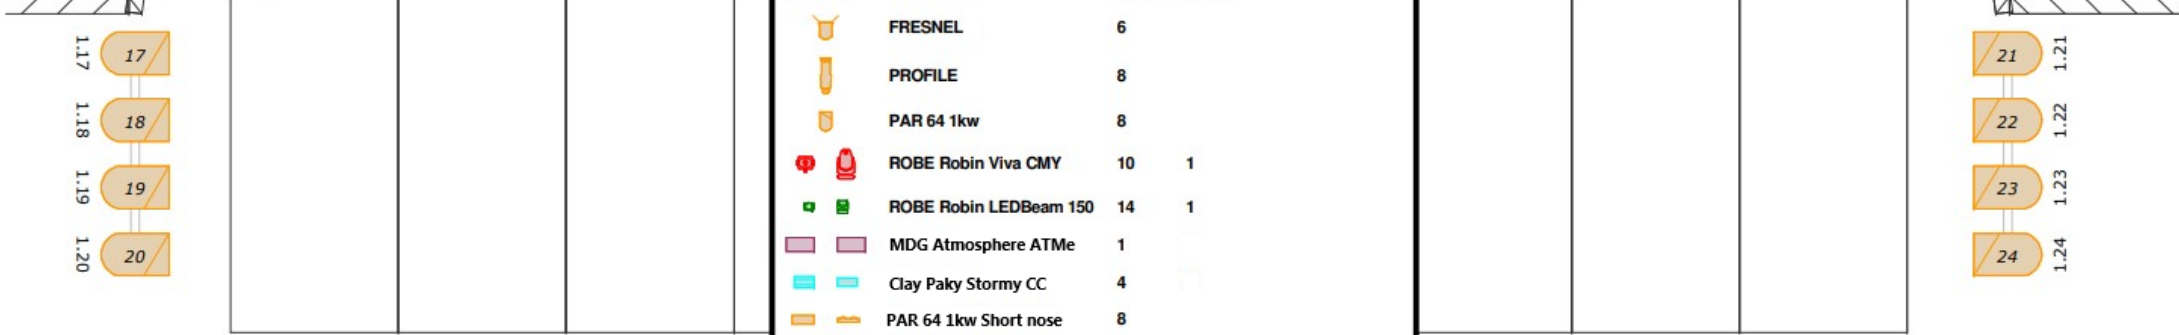

**Legend**

| Symbol | Name                   | Count | Mode |
|--------|------------------------|-------|------|
|        | FRESNEL                | 6     |      |
|        | PROFILE                | 8     |      |
|        | PAR 64 1kw             | 8     |      |
|        | ROBE Robin Viva CMY    | 10    | 1    |
|        | ROBE Robin LEDBeam 150 | 14    | 1    |
|        | MDG Atmosphere ATMe    | 1     |      |
|        | Clay Paky Stormy CC    | 4     |      |
|        | PAR 64 1kw Short nose  | 8     |      |

Clearance to ceiling: 4,3m / Clearance to Fixture: 3,2m / Stage W:10m D:6,5m H:1m

| POSTEN - Odense - Denmark        |                       |
|----------------------------------|-----------------------|
| POSTEN                           | (All Layers)          |
| Production:                      |                       |
| Printed By: John Skov Holtegaard | Print Time: Mar 05/19 |
| File: Posten_Odense_WYG_R4       |                       |